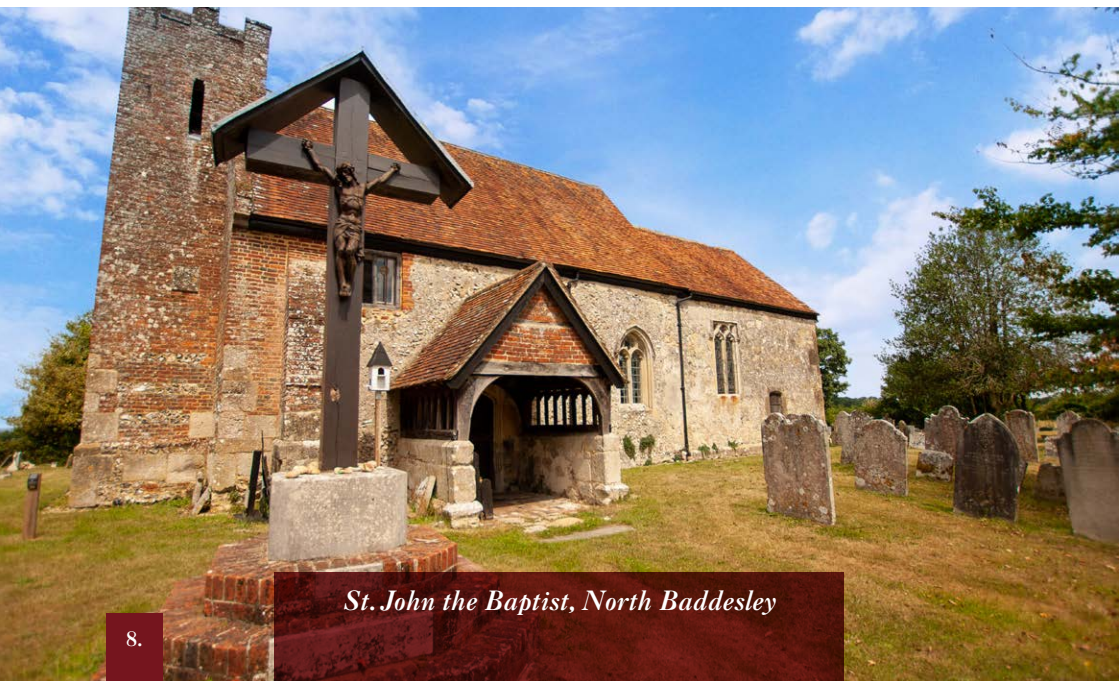

St. John the Baptist, North Baddesley